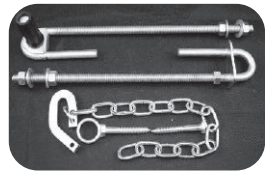

Super Steel

Summer Deals 2020

DIY Post & Rail

Looks great, easy to install, do it yourself. If you can dig a hole, mix concrete, and drill a tek screw then this is the fence for you. No welding required!!!!

Available in 1, 2 and 3 Rails

Post 75 x 75 - One Rail End Post	\$32.00
Post 75 x 75 - One Rail Through Post	\$36.00
Post 75 x 75 - One Rail Corner Post	\$36.00
Post 75 x 75 - Two Rail End Post	\$35.00
Post 75 x 75 - Two Rail Through Post	\$42.00
Post 75 x 75 - Two Rail Corner Post	\$42.00
Post 75 x 75 - Three Rail End Post	\$42.50
Post 75 x 75 - Three Rail Through Post	\$53.00
Post 75 x 75 - Three Rail Corner Post	\$53.00
Rails 115 x 42 x 1.6mm Galv Cattle Rail 6.1mtrs	\$40.25

Super Steel, Super Deal!

Retaining Wall Products

Ask about our range of Concrete Sleeper Retaining Wall Products

Farm Gate Fittings

SFGP2 Farm Gate Kit
\$11 ea

SFGP5 Weld On Farm Gate Kit
\$18 ea

SFGP8 Weld On Farm Gate Kit
\$22 ea

SFGP9 Farm Gate Kit
\$20 ea

Clearance Corner

60mm OD Galv Pipe x 2mm Wall @ 6.1mtrs.....	\$34 / length
76mm OD Galv Pipe x 2.3mm Wall @ 6.5mtrs.....	\$46.50 / length
89 x 89 x 2.0mm Galv RHS	
8.0mtr.....	\$78 / length
9.0mtr.....	\$87.75 / length