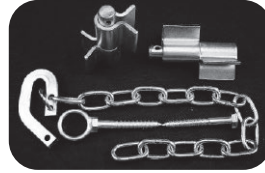

Super Steel, Super Deal!

Retaining Wall Products

Ask about our range of Concrete Sleeper Retaining Wall Products

Farm Gate Fittings

SFGP2 Farm Gate Kit
\$11 ea

SFGP5 Weld On Farm Gate Kit
\$18 ea

SFGP8 Weld On Farm Gate Kit
\$22 ea

SFGP9 Farm Gate Kit
\$20 ea

Clearance Corner

60mm OD Galv Pipe x 2mm Wall @ 6.1mtrs.....	\$34 / length
76mm OD Galv Pipe x 2.3mm Wall @ 6.5mtrs.....	\$46.50 / length
89 x 89 x 2.0mm Galv RHS	
8.0mtr.....	\$78 / length
9.0mtr.....	\$87.75 / length